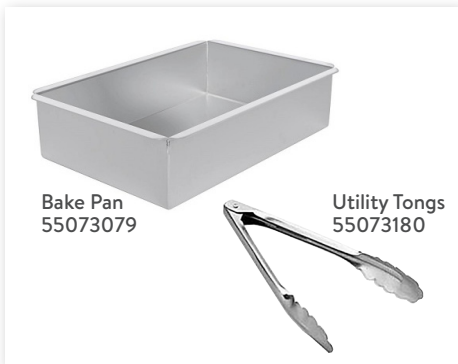

Executive Service Cart
55074256

Label Maker
30084210

Collapsible Wagon
55074190

Bake Pan
55073079

Utility Tongs
55073180

Bean Bag Toss
55074218

Ice Chest 25 L
55074279

Full Size Soup Merchandiser plus
4 Qt. Accessory Pack
30084468