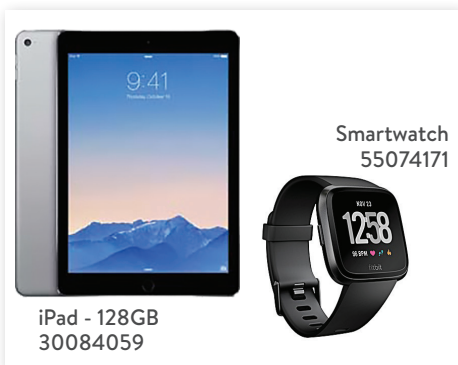

Executive Service Cart
55074256

Label Maker
30084210

Collapsible Wagon
55074190

Bake Pan
55073079

Utility Tongs
55073180

Bean Bag Toss
55074218

Ice Chest 25 L
55074279

Full Size Soup Merchandiser plus
4 Qt. Accessory Pack
30084468