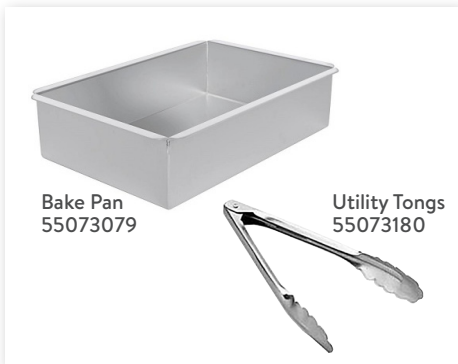

Executive Service Cart  
55074256

Label Maker  
30084210

Collapsible Wagon  
55074190

Bake Pan  
55073079

Utility Tongs  
55073180

Bean Bag Toss  
55074218

Ice Chest 25 L  
55074279

Full Size Soup Merchandiser plus  
4 Qt. Accessory Pack  
30084468