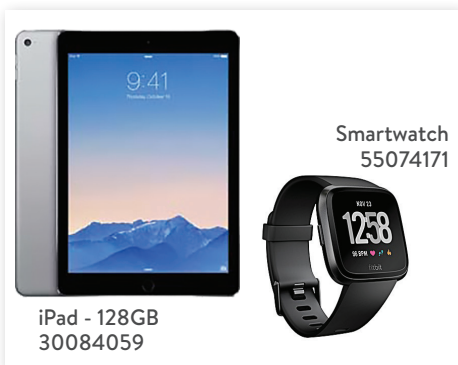

Executive Service Cart  
55074256

Label Maker  
30084210

Collapsible Wagon  
55074190

Bake Pan  
55073079

Utility Tongs  
55073180

Bean Bag Toss  
55074218

Ice Chest 25 L  
55074279

Full Size Soup Merchandiser plus  
4 Qt. Accessory Pack  
30084468